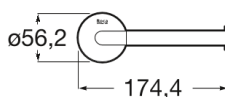

TECHNICAL DRAWINGS

FEATURES

- Finish: Chrome
- Fixing kit: Included
- Installation options: Only with screws
- Installation type: Wall-mounted
- Material: Metal
- Maximum weight supported (Kg): 5
- Spare toilet roll holder
- Without cover